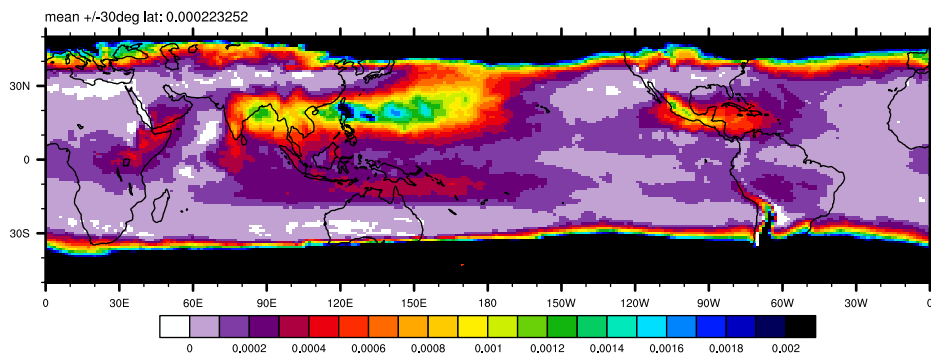

DQCORE (g/kg/day), TROPOPAUSE, MONTHS=JASON

L32