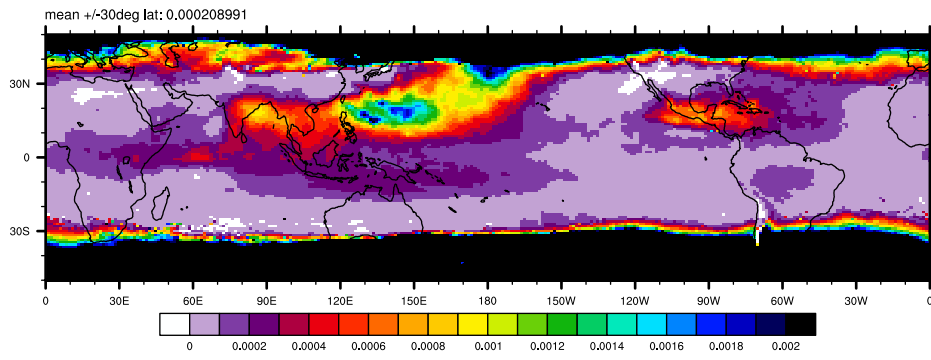

DQCORE (g/kg/day), TROPOPAUSE, MONTHS=JASON

L48