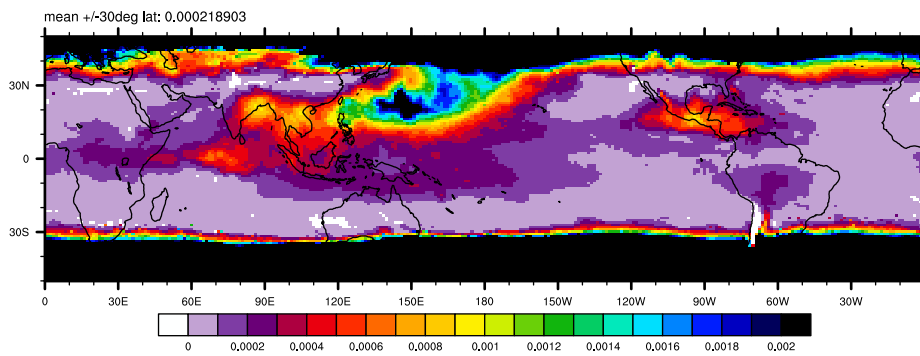

DQCORE (g/kg/day), TROPOPAUSE, MONTHS=JASON

L58(zm2)