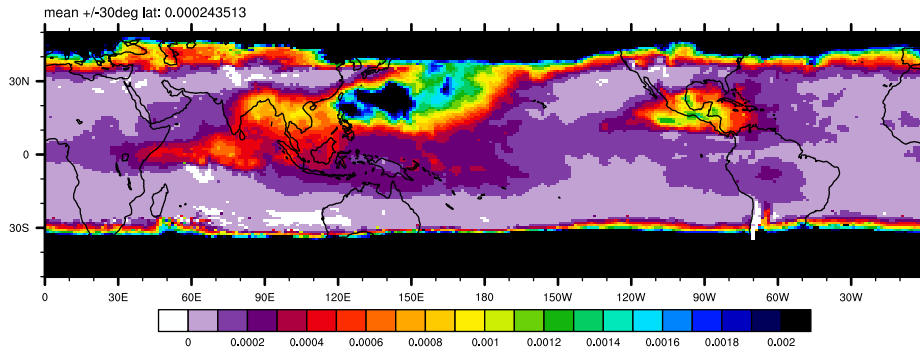

# DQCORE (g/kg/day), TROPOPAUSE, MONTHS=JASON

## L58(zm2,tau=7200s)