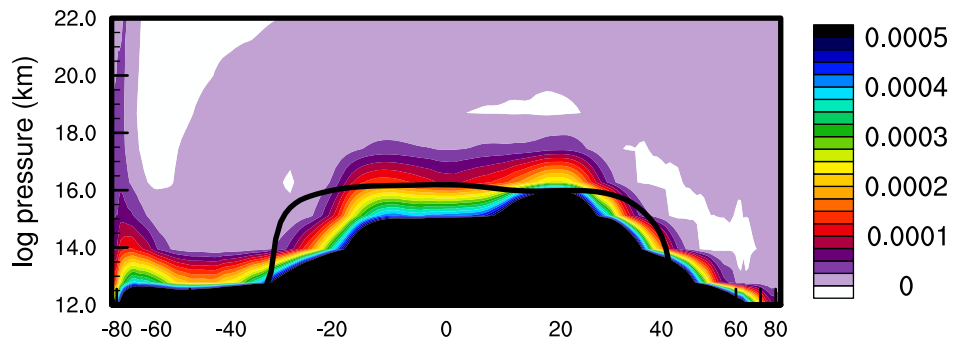

DQCORE (g/kg/day), MONTHS=JASON

L48

L32

L48-L32