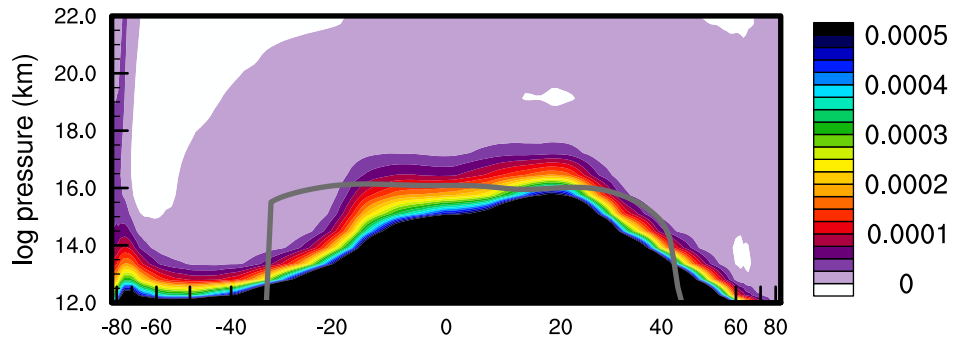

DQCORE (g/kg/day), MONTHS=JASON

L48

L32

L48-L32